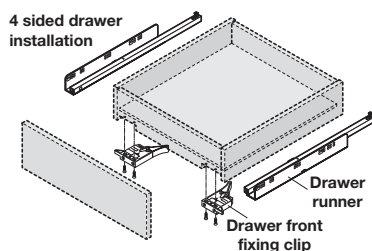

Drawer front fixing clip

- > With integrated height adjustment ±2 mm
- > Screw fixing
- > Grey and green plastic
- > Order qty: 1 pair

	Cat. No
Drawer front fixing clip	421.34.000