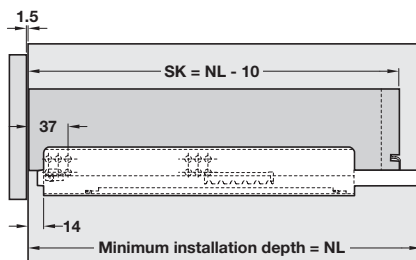

### Grass concealed dynamic drawer runners, single extension

- > Slide-on mounting
- > 30 kg carrying capacity
- > With either integrated Soft-close® or Self-close
- > Continuously self adjusting of drawer when sliding on slide up to 2.5 mm
- > Integrated height adjustment tool ± 2.5 mm
- > Specially adapted roller bearing cage
- > 32 mm drilling pattern
- > Zinc-plated steel
- > Drawer front fixing clip must be ordered separately, see below
- > Order qty: 1 pair

Length (NL)	Drawer length (SK)	Min. inst. depth	Cat. No.
With integrated <b>Soft-close®</b>			
300 mm	290 mm	300 mm	421.34.730
350 mm	340 mm	350 mm	421.34.735
400 mm	390 mm	400 mm	421.34.740
450 mm	440 mm	450 mm	421.34.745
500 mm	490 mm	500 mm	421.34.750
550 mm	540 mm	550 mm	421.34.755
With integrated <b>Self-close</b>			
300 mm	290 mm	300 mm	421.34.930
350 mm	340 mm	350 mm	421.34.935
400 mm	390 mm	400 mm	421.34.940
450 mm	440 mm	450 mm	421.34.945
500 mm	490 mm	500 mm	421.34.950
550 mm	540 mm	550 mm	421.34.955

### Installation advice

SK = Drawer length  
NL = Nominal length of slide