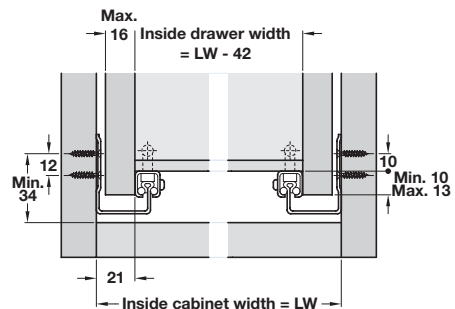

### Grass concealed dynamic drawer runners, single extension

- > Slide-on mounting
- > 30 kg carrying capacity
- > With either integrated Soft-close® or Self-close
- > Continuously self adjusting of drawer when sliding on slide up to 2.5 mm
- > Integrated height adjustment tool ± 2.5 mm
- > Specially adapted roller bearing cage
- > 32 mm drilling pattern
- > Zinc-plated steel
- > Drawer front fixing clip must be ordered separately, see below
- > Order qty: 1 pair

Length (NL)	Drawer length (SK)	Min. inst. depth	Cat. No.
With integrated <b>Soft-close®</b>			
300 mm	290 mm	300 mm	421.34.730
350 mm	340 mm	350 mm	421.34.735
400 mm	390 mm	400 mm	421.34.740
450 mm	440 mm	450 mm	421.34.745
500 mm	490 mm	500 mm	421.34.750
550 mm	540 mm	550 mm	421.34.755
With integrated <b>Self-close</b>			
300 mm	290 mm	300 mm	421.34.930
350 mm	340 mm	350 mm	421.34.935
400 mm	390 mm	400 mm	421.34.940
450 mm	440 mm	450 mm	421.34.945
500 mm	490 mm	500 mm	421.34.950
550 mm	540 mm	550 mm	421.34.955

### Installation advice

SK = Drawer length  
NL = Nominal length of slide