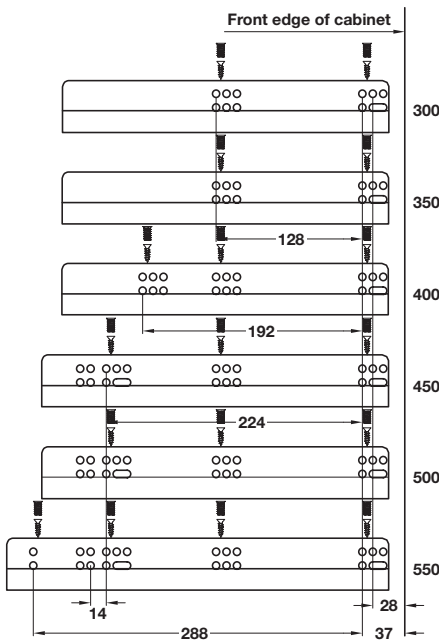

### Grass concealed dynamic drawer runners, single extension

- > Slide-on mounting
- > 30 kg carrying capacity
- > With either integrated Soft-close® or Self-close
- > Continuously self adjusting of drawer when sliding on slide up to 2.5 mm
- > Integrated height adjustment tool ± 2.5 mm
- > Specially adapted roller bearing cage
- > 32 mm drilling pattern
- > Zinc-plated steel
- > Drawer front fixing clip must be ordered separately, see below
- > Order qty: 1 pair

Length (NL)	Drawer length (SK)	Min. inst. depth	Cat. No.
With integrated <b>Soft-close®</b>			
300 mm	290 mm	300 mm	421.34.730
350 mm	340 mm	350 mm	421.34.735
400 mm	390 mm	400 mm	421.34.740
450 mm	440 mm	450 mm	421.34.745
500 mm	490 mm	500 mm	421.34.750
550 mm	540 mm	550 mm	421.34.755
With integrated <b>Self-close</b>			
300 mm	290 mm	300 mm	421.34.930
350 mm	340 mm	350 mm	421.34.935
400 mm	390 mm	400 mm	421.34.940
450 mm	440 mm	450 mm	421.34.945
500 mm	490 mm	500 mm	421.34.950
550 mm	540 mm	550 mm	421.34.955

### Installation advice

SK = Drawer length  
NL = Nominal length of slide